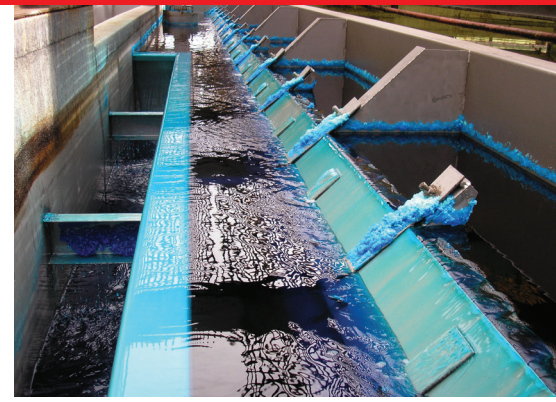

Sioux Elution Heaters For the Next Generation

Advanced Technology - Simple Operation

Sioux Corporation's EH Series elution heaters are designed to heat eluate used in the heap leaching process in precious metal mining. These rugged, reliable heaters provide an instant, continuous supply of hot eluate to increase stripping speed. For decades Sioux legacy elution heaters have been operating in mines throughout the world. Sioux's elution heating knowledge and experience allowed us to engineer the EH Series heaters to be more efficient, simple to operate, and easy to maintain.